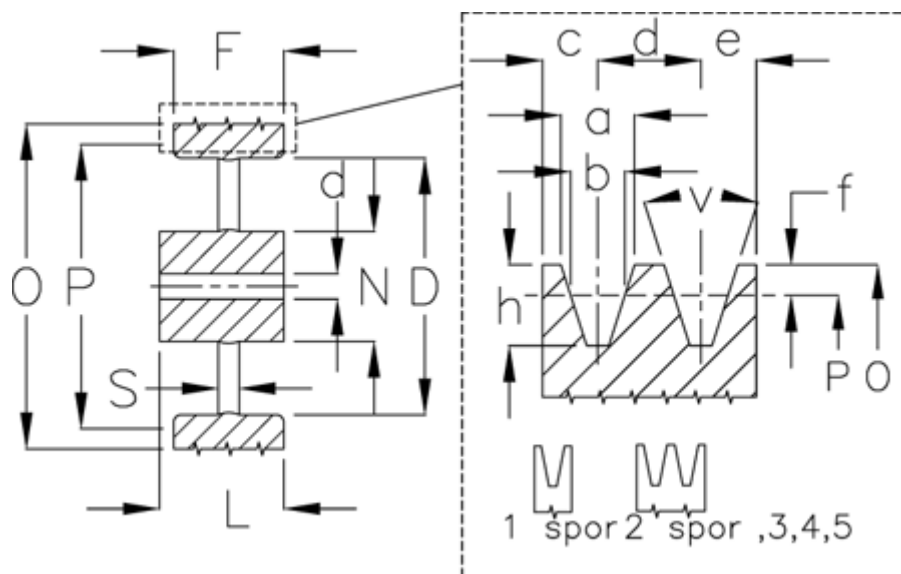

Article number: 60410263001

Description: V-belt pulley, no bore C 630/1

Measures

D	= 573	S	= 20
d	= 25	Type	= C
F	= 34.0		
L	= 60		
N	= 114		
Number of ribs	= 1		
O	= 639.6		
P	= 630		